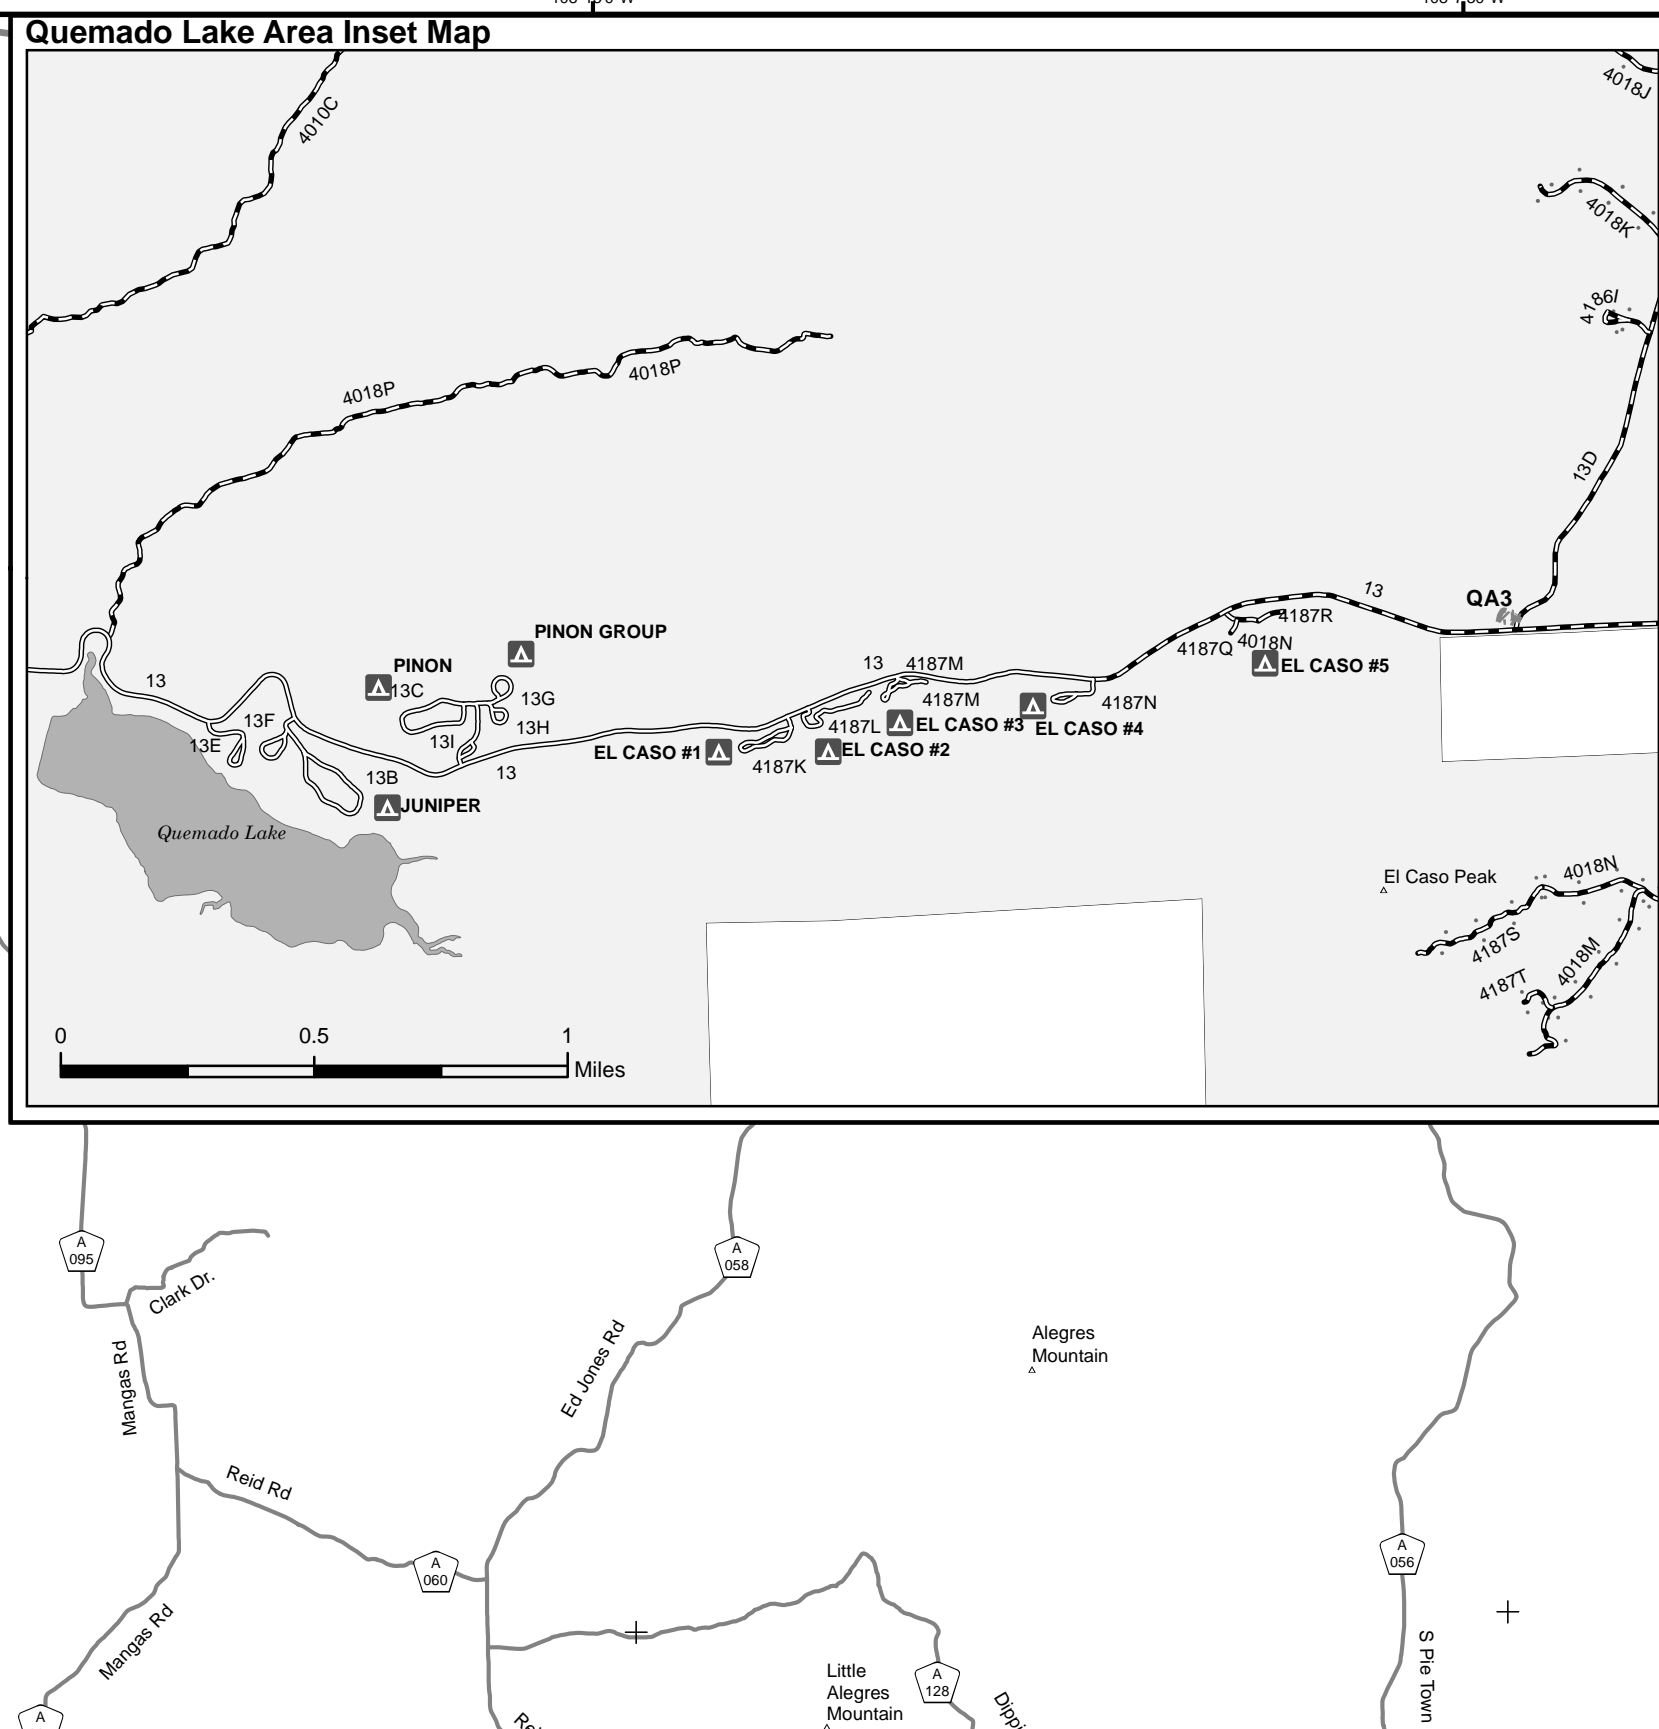

Legend

- Roads Open to Highway Legal Vehicles
- Roads Open to All Vehicles
- Trails Open to Vehicles 50" or Less in Width
- Seasonal Designation (See Table)
- Dispersed Camping/Game Retrieval, Both Sides (See Table)
- Highways, U.S. State
- Other Public Roads
- Short Route Identifier
- Areas Open to Cross-Country Travel
- FS Campground
- Picnic Area
- Information Site
- FS Facility
- Peaks
- Forest or Unit Boundary
- National Forest System Lands
- Non-National Forest System Lands within the National Forest
- Wilderness Area
- Political Boundary
- Lakes and Rivers

EXPLANATION OF LEGEND ITEMS

Seasonal and Special Vehicle Designations

Route Number	Legend	Special Vehicle Designation	Date Allowed	Ending Mile Post	Ending Mile Post
11A	Seasonal Designation	Seasonal Designation	04/01/01	0.00	0.50
2A	Seasonal Designation	Seasonal Designation	04/01/01	0.37	0.75
3A	Seasonal Designation	Seasonal Designation	04/01/01	0.00	0.50

Dispersed Camping and Game Retrieval Entire Length of Road as Displayed on Map