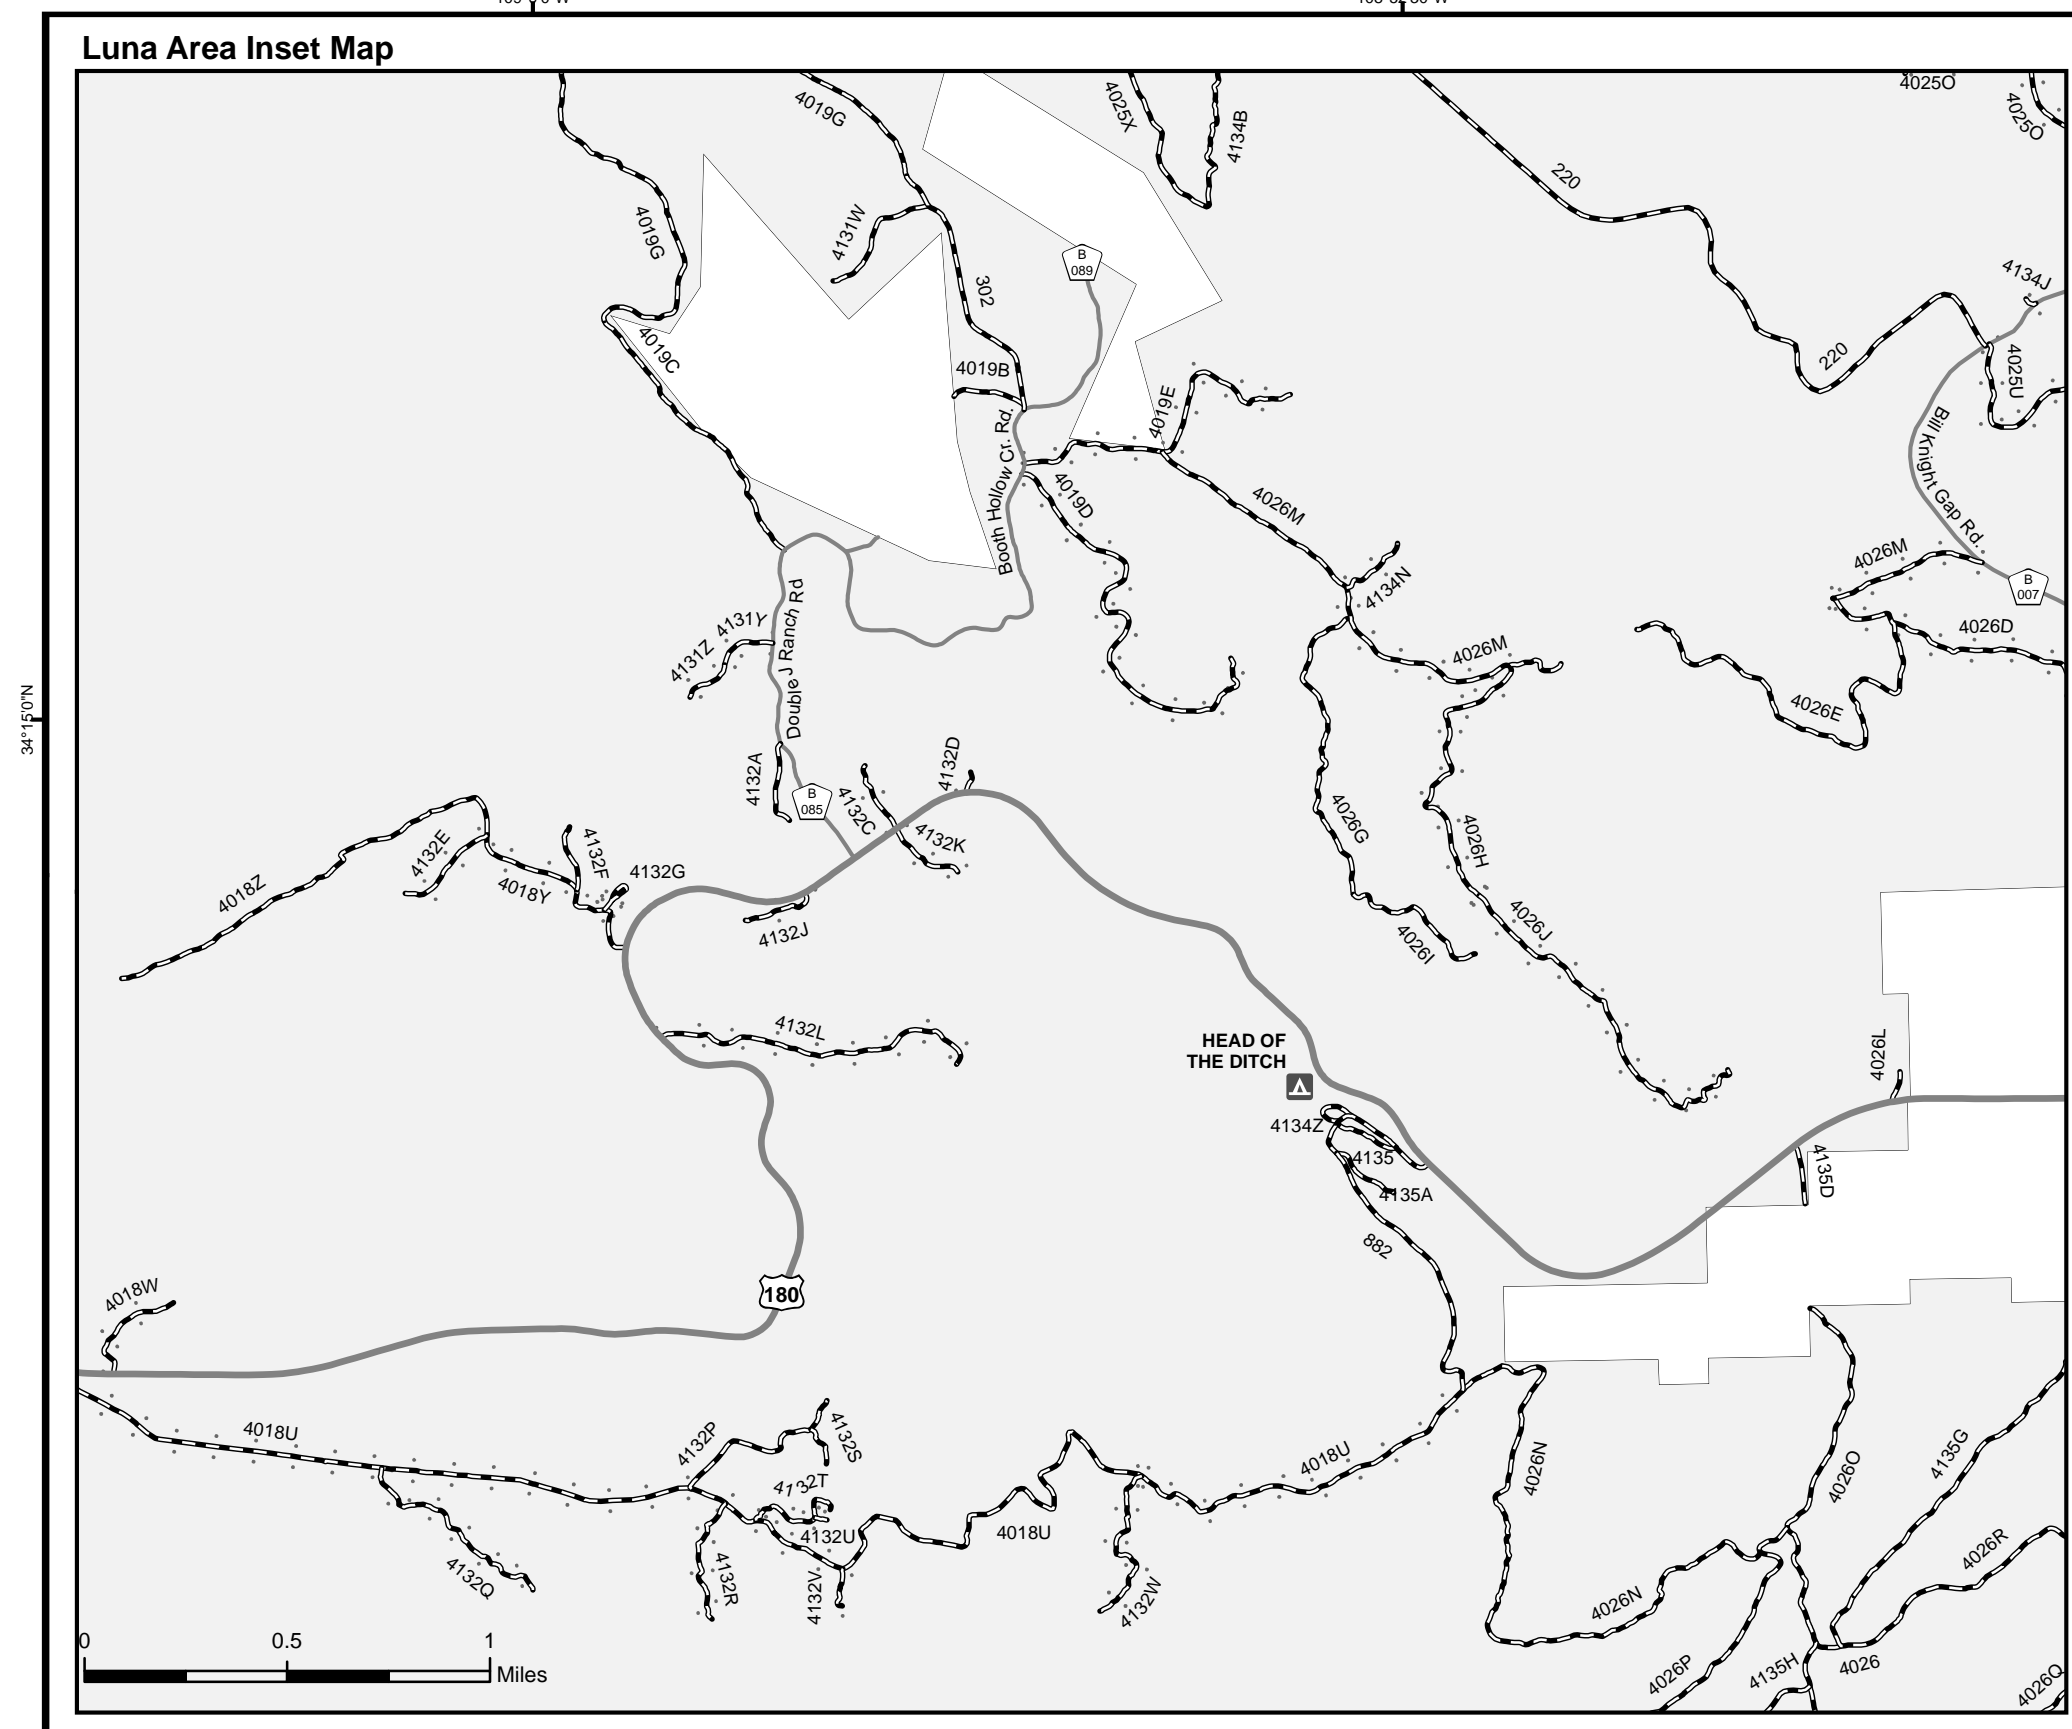

Legend

- Roads Open to Highway Legal Vehicles
- Roads Open to All Vehicles
- Trails Open to Vehicles 50" or Less in Width
- Seasonal Designation (See Table)
- Dispersed Camping/Game Retrieval, Both Sides (See Table)
- Highways, U.S. State
- Other Public Roads
- Short Route Identifier
- Areas Open to Cross-Country Travel
- FS Campground
- Picnic Area
- Information Site
- FS Facility
- Peaks
- Forest or Unit Boundary
- National Forest System Lands
- Non-National Forest System Lands within the National Forest
- Wilderness Area
- Political Boundary
- Lakes and Rivers

EXPLANATION OF LEGEND ITEMS

Seasonal and Special Vehicle Designations

Route Number	Legend	Special Vehicle Designation	Date Allowed	Ending Mile Post	Ending Mile Post
11A	Seasonal Designation	Seasonal Designation	04/01/01	0.00	0.50
2A	Seasonal Designation	Seasonal Designation	04/01/01	0.37	0.75
3A	Seasonal Designation	Seasonal Designation	04/01/01	0.00	0.50

Dispersed Camping and Game Retrieval Entire Length of Road as Displayed on Map