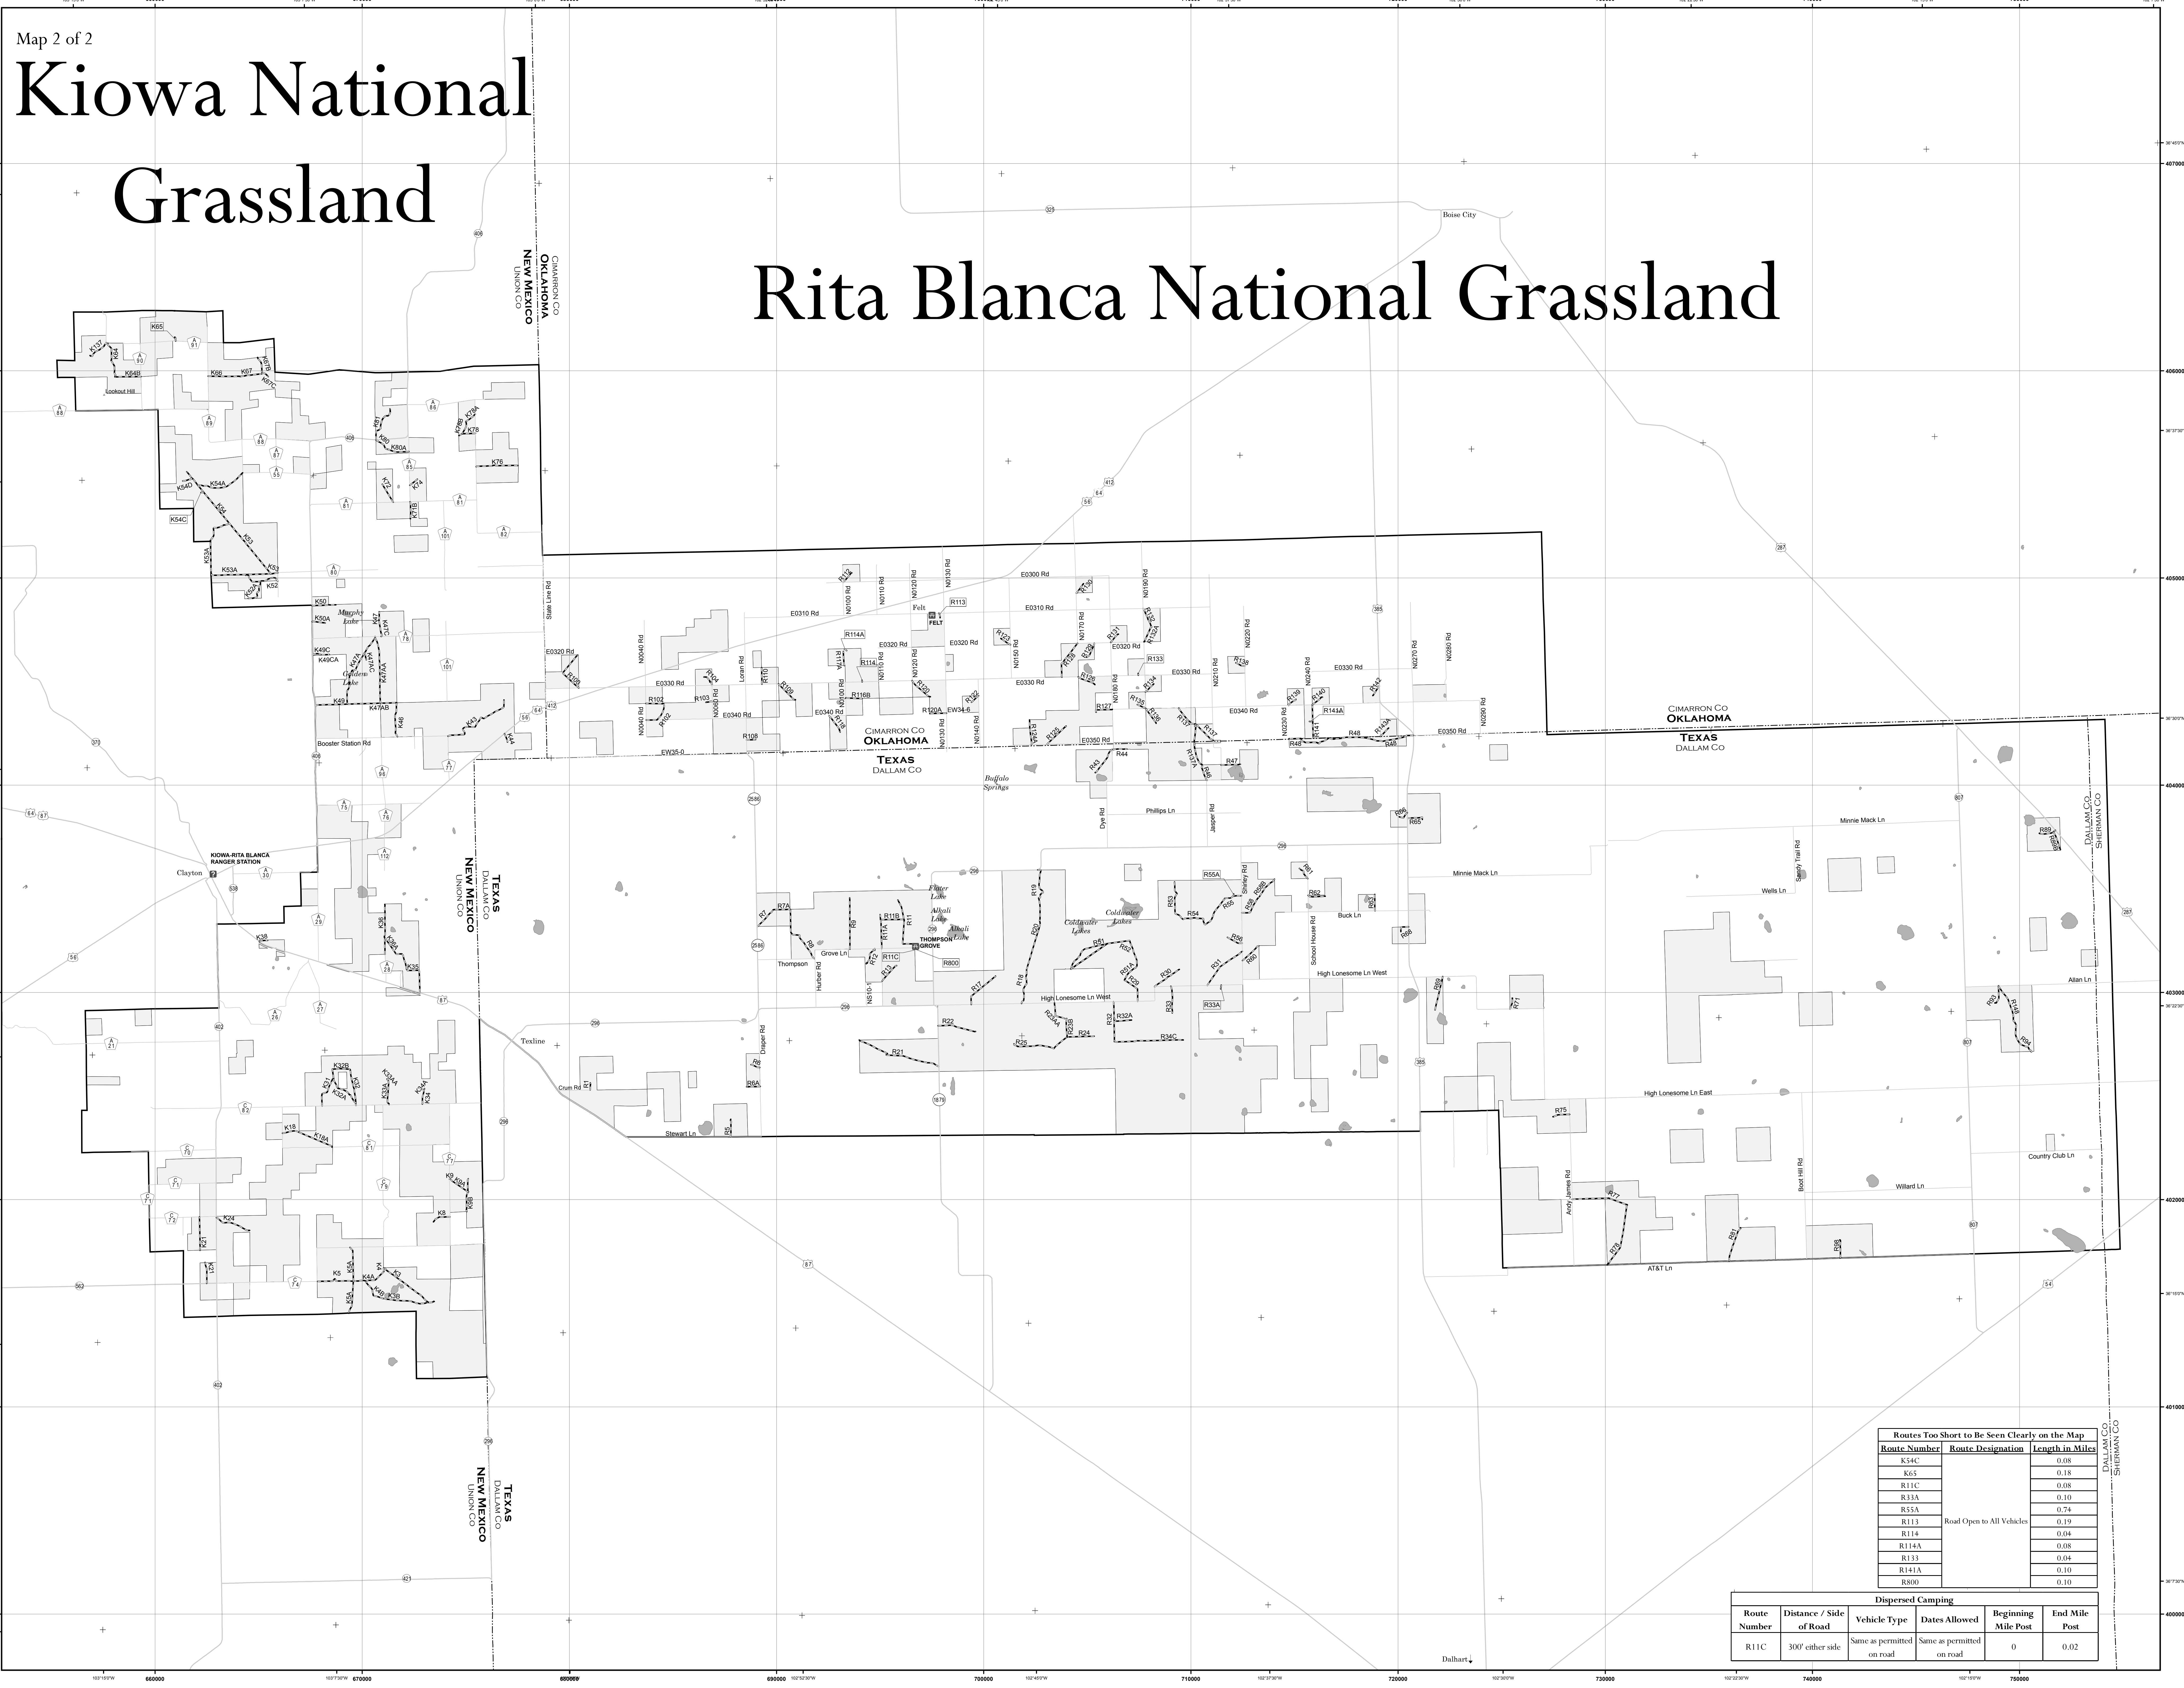

Kiowa National Grassland

Rita Blanca National Grassland

Routes Too Short to Be Seen Clearly on the Map

Route Number	Route Designation	Length in Miles
K54C		0.08
K65		0.18
R11C		0.08
R33A		0.10
R55A		0.74
R113	Road Open to All Vehicles	0.19
R114		0.04
R14A		0.08
R133		0.04
R141A		0.10
R800		0.10

Dispersed Camping

Route Number	Distance / Side of Road	Vehicle Type	Dates Allowed	Beginning Mile Post	End Mile Post
R11C	300' either side	Same as permitted on road	Same as permitted on road	0	0.02

DALLAM CO. SHERMAN CO.