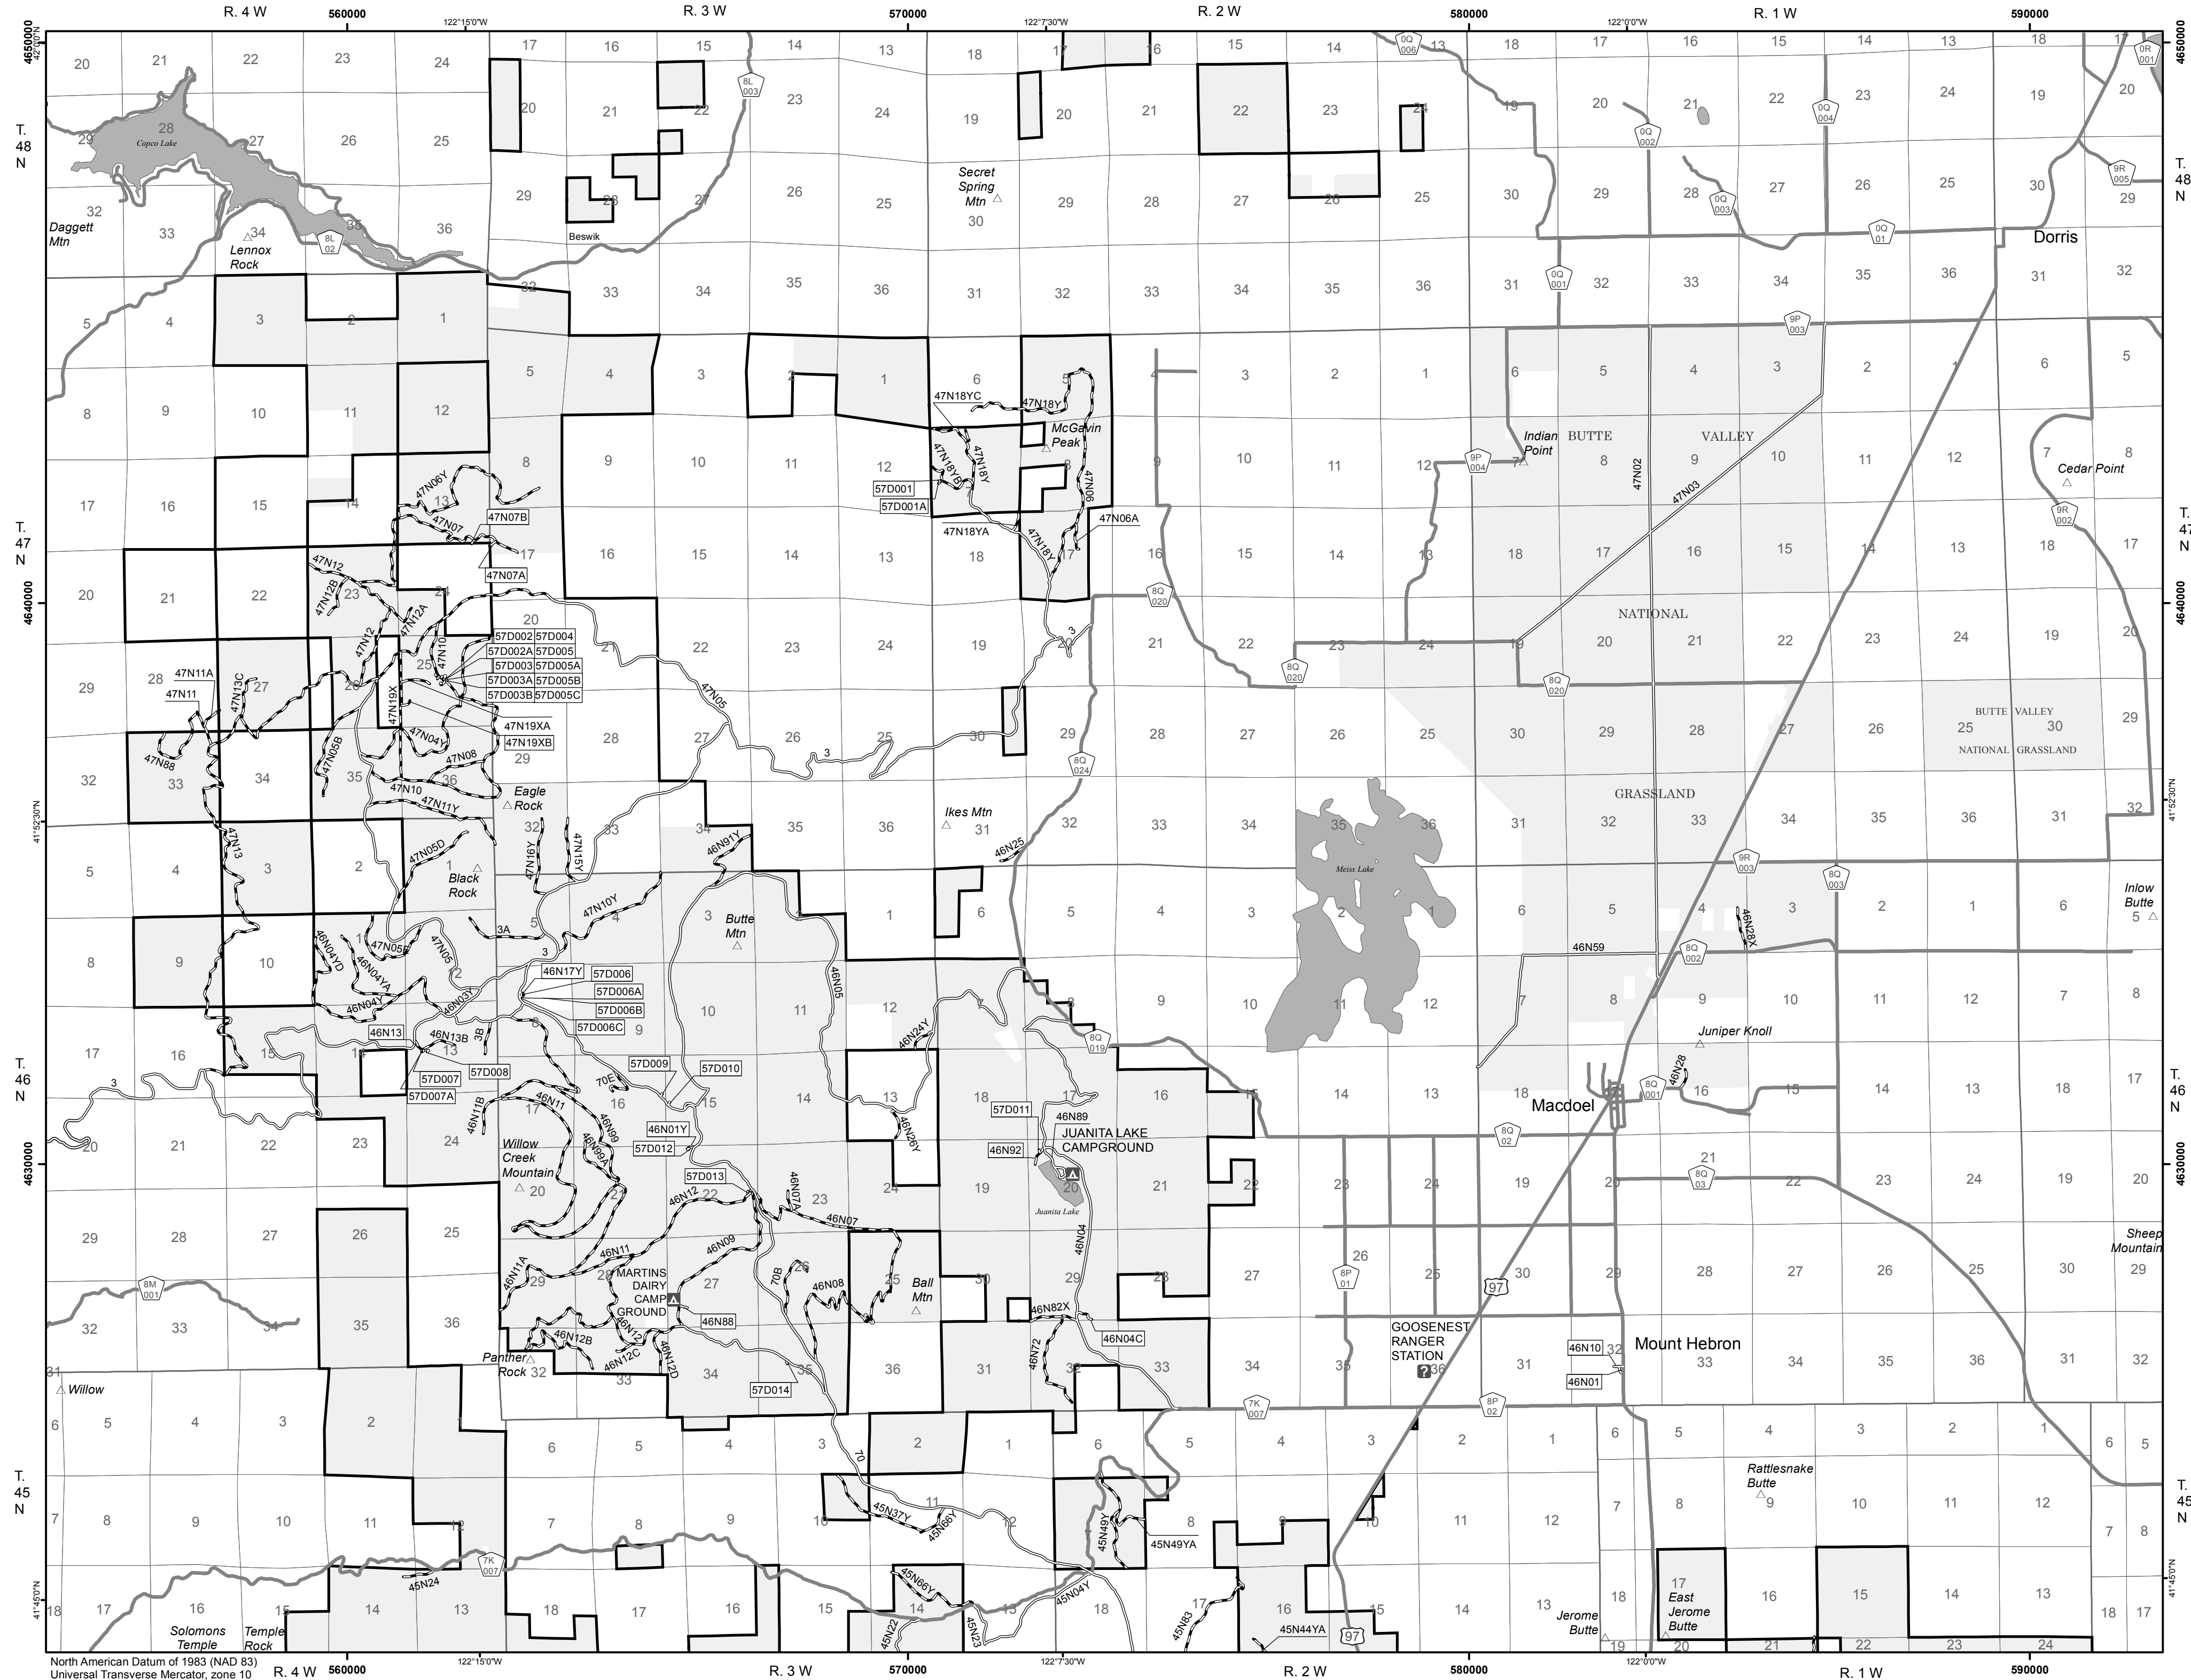

Other Public Roads and Trails:
Highways, U.S. State
Other Public Roads
These symbols are used to show routes the Forest Service does not have jurisdiction over and has not designated for motorized use. These symbols are part of the reference layers showing connections to towns and cities outside the forest boundary.
Short Route Identifier:
70333
This symbol is used for routes that are too short to show an actual symbol type on the map. The symbol contains the number of the road or trail. Users should refer to the corresponding number in the Short Route Table for designation information.
Areas Open to Cross Country Travel:
These are areas on National Forest System land that allow cross-country travel by motorized vehicles. Specific vehicle classes and seasonal designations may be indicated in the Seasonal and Special Designation Table.

Motor Vehicle Use Map

Klamath National Forest Goosenest Ranger District

California 2020

Forest UAS Service

United States Department of Agriculture

INDEX MAP

GOOSENEST RANGER DISTRICT

MAP ON THIS SIDE

MAP ON REVERSE SIDE

VICINITY MAP

treadlightly!

LEAVING A GOOD IMPRESSION

Scan the QR code that will take you to pdf-maps.com where you can download for free the map app for both IOS and Android! Then purchase your favorite National Forest Visitor Map.