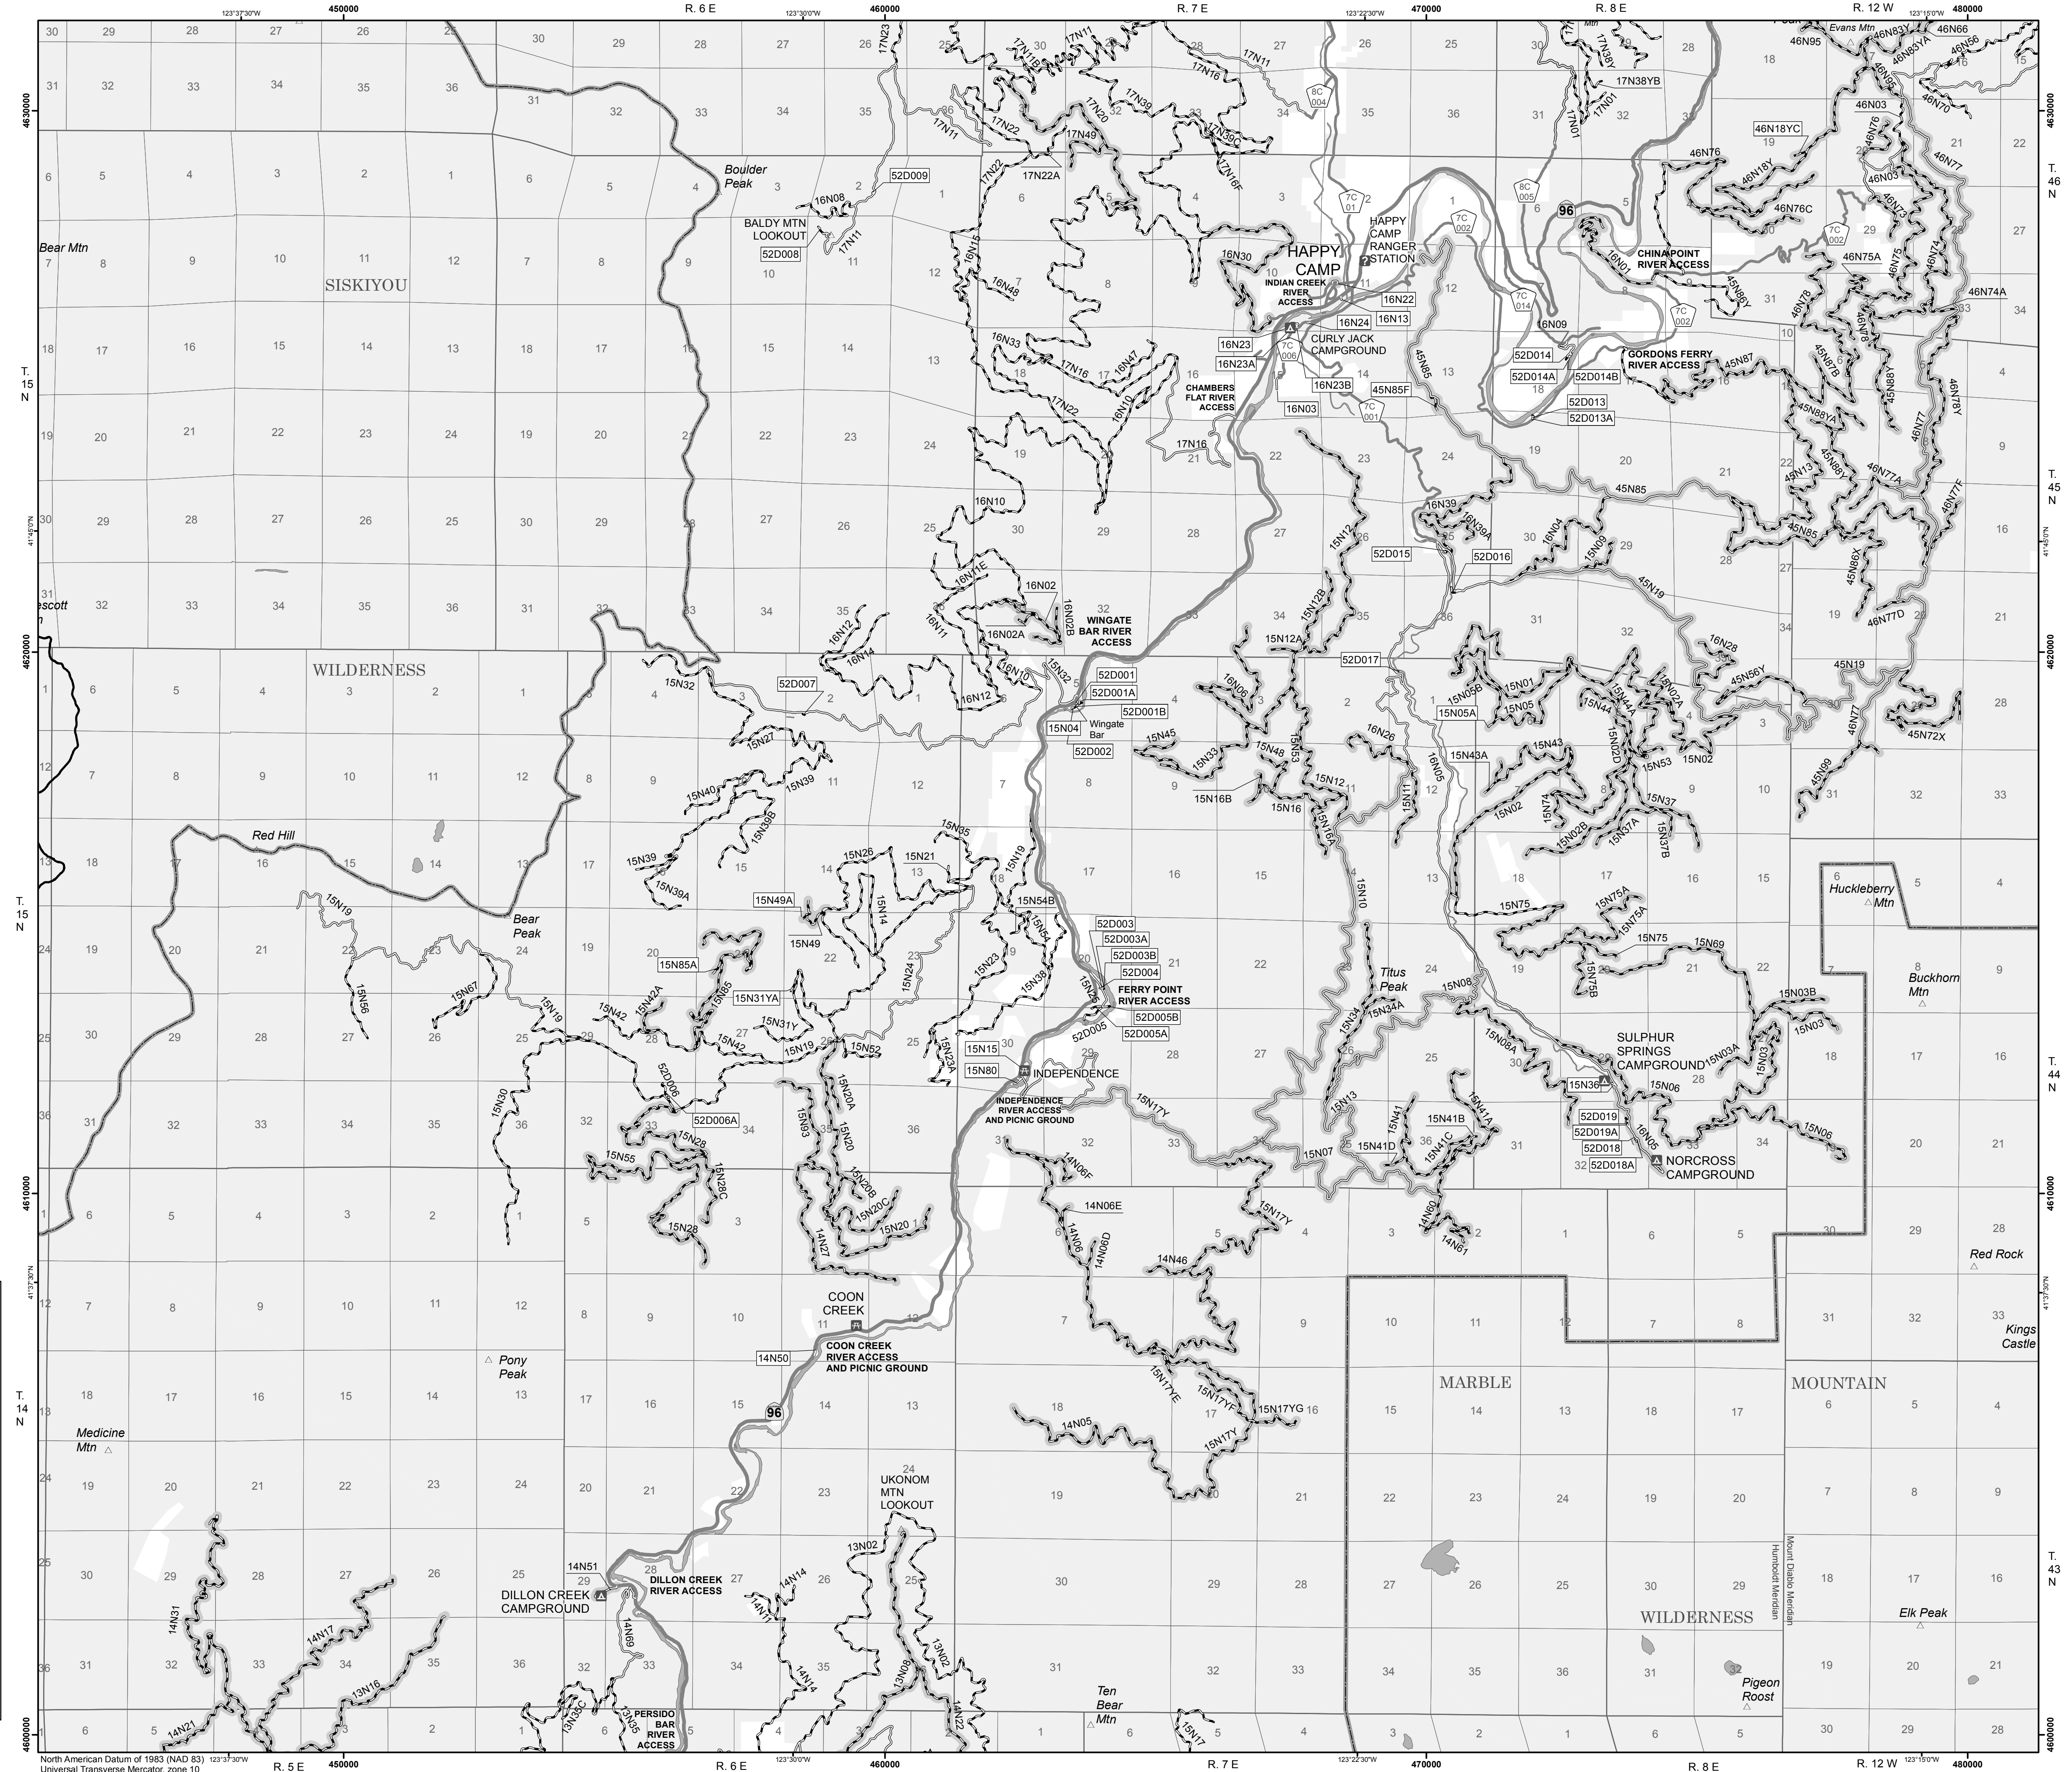

Motor Vehicle Use Map

Klamath National Forest

Happy Camp Ranger District

California 2020
Forest Service
United States Department of Agriculture

Legend

- Roads Open to Highway Legal Vehicles
- Roads Open to All Vehicles
- Special Vehicle Designation (See Seasonal Table)
- Seasonal Designation (See Seasonal Table)
- Highways, US, State
- County Roads, Other Public Roads
- 70333 Short Route Identifier (see Short Route Table)
- FS Campground
- Picnic Area
- Information Site
- Peaks
- Forest Boundary
- National Forest System Lands
- Non-National Forest System Lands within the National Forest
- Wilderness Areas
- Large Lakes and Rivers

North American Datum of 1983 (NAD 83) Universal Transverse Mercator, zone 10