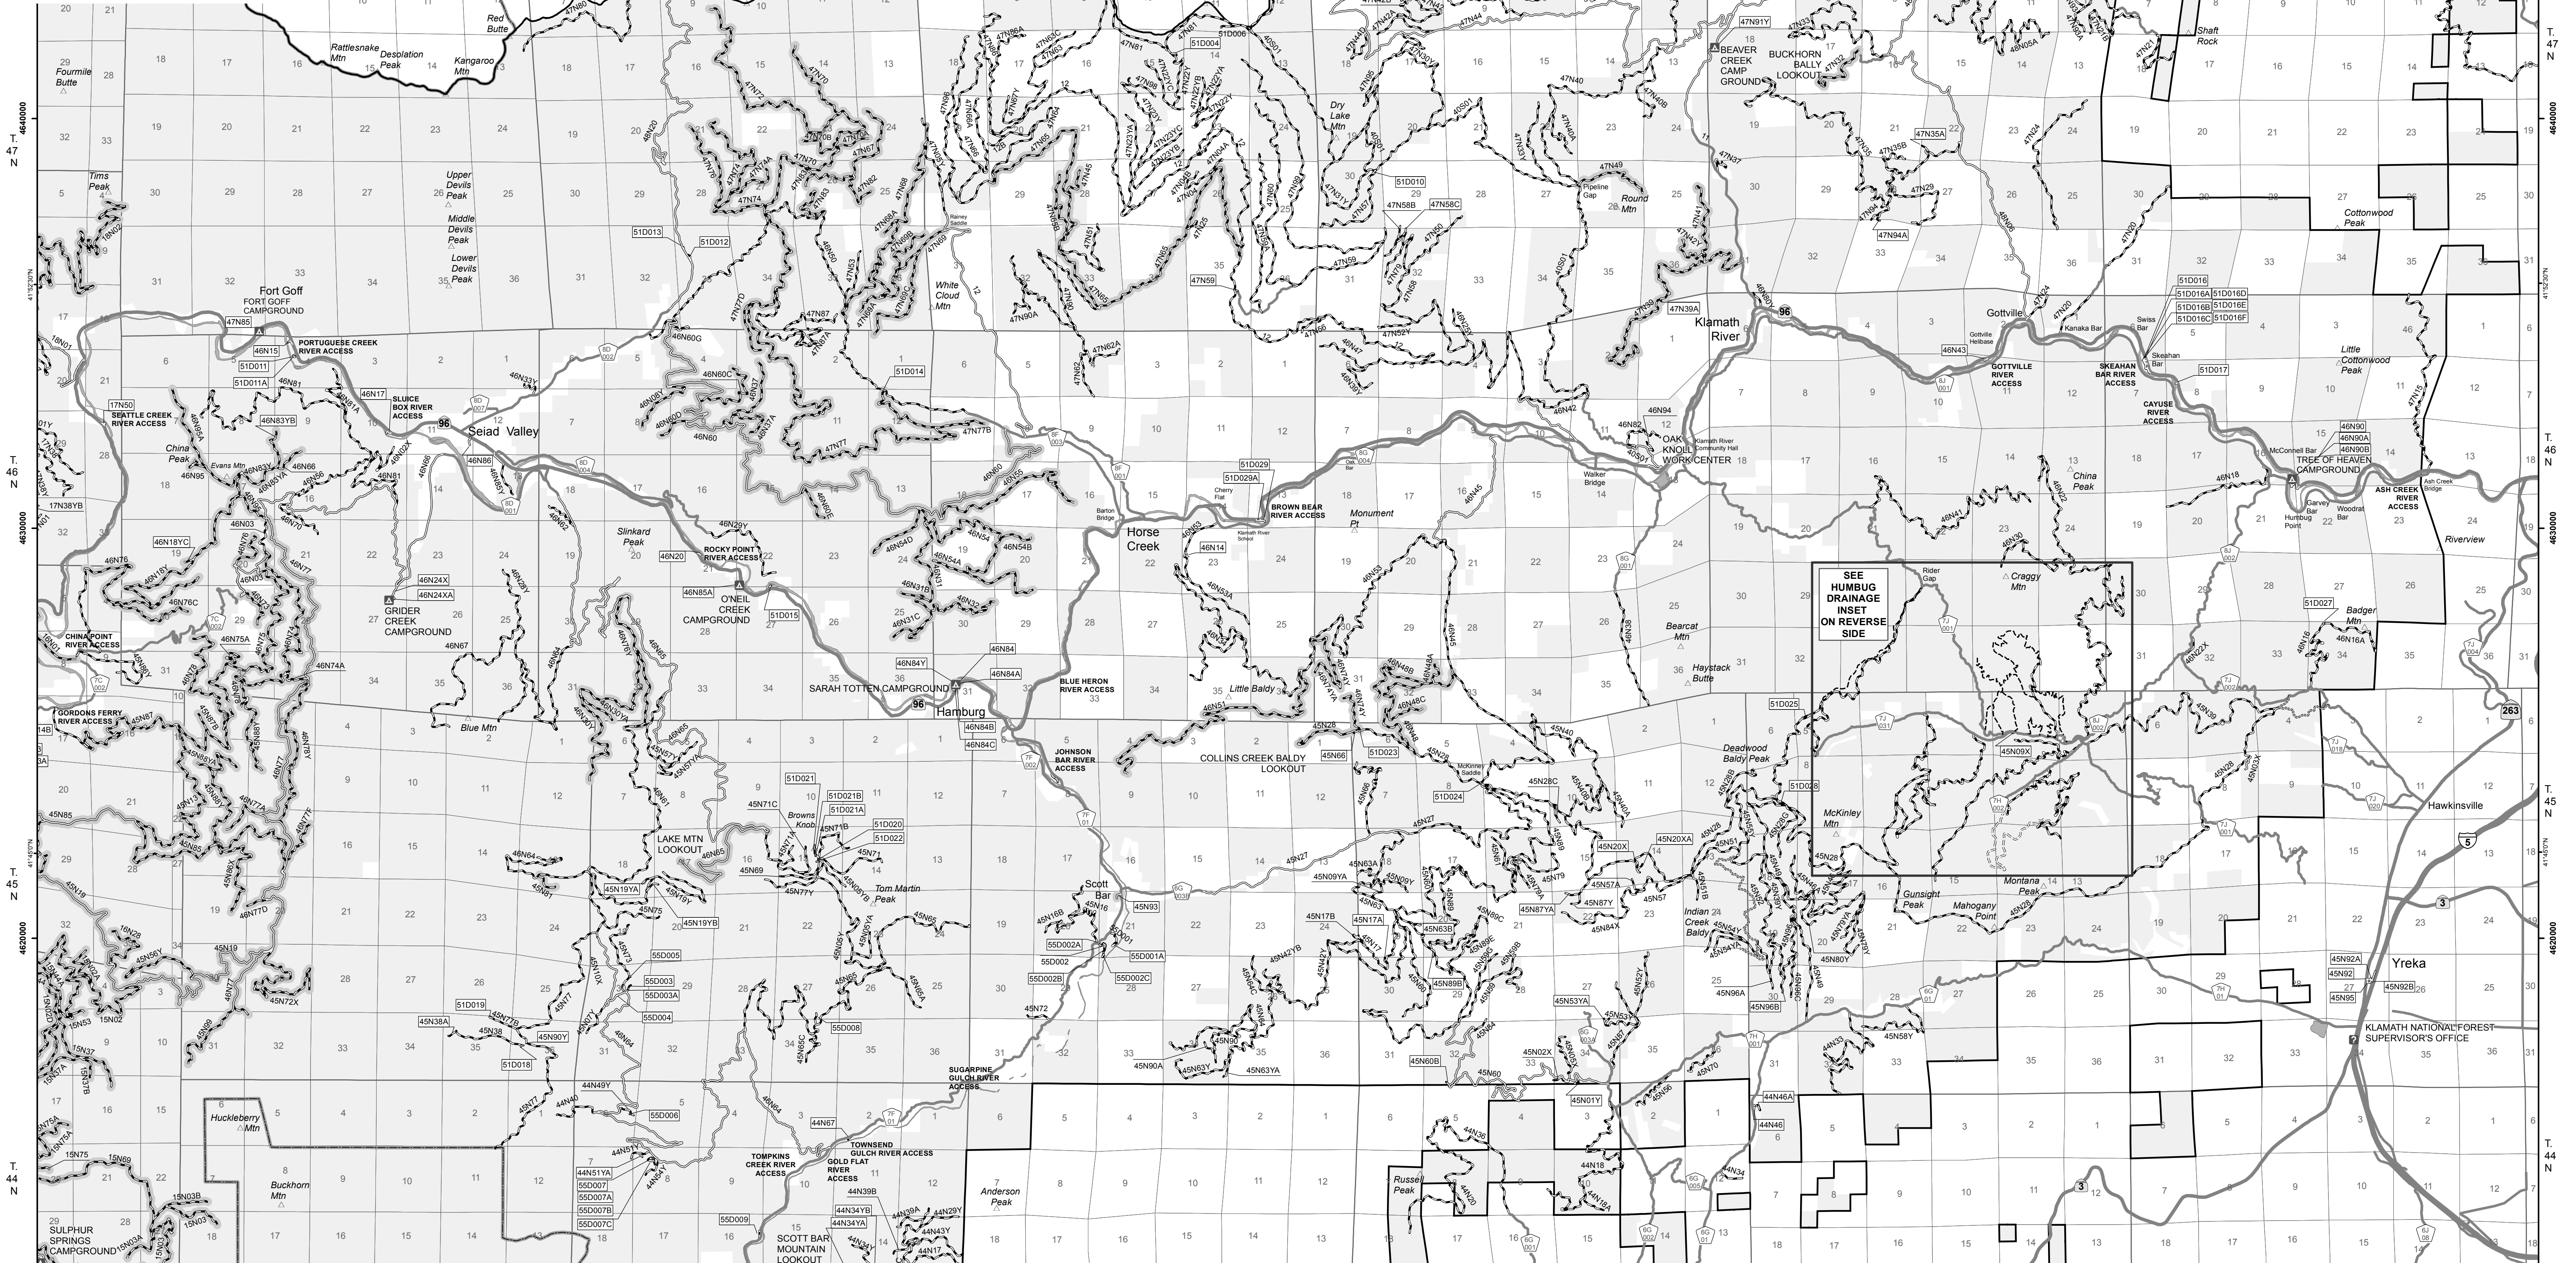

Motor Vehicle Use Map

Klamath National Forest

Oak Knoll Ranger District

Legend

- Roads Open to Highway Legal Vehicles
- Roads Open to All Vehicles
- Trails Open to All Vehicles
- Trails Open to Vehicles 50" or Less in Width
- Special Vehicle Designation (See Seasonal Table)
- Seasonal Designation (See Seasonal Table)
- Interstate
- Highways, U.S. State
- Other Public Roads
- 70333 Short Route Identifier (see Short Route Table)
- Areas Open to Cross-Country Travel
- FS Campground
- Picnic Area
- Information Site
- Peaks
- Forest Boundary
- National Forest System Lands
- Non-National Forest System Lands within the National Forest
- Wilderness Areas
- State Boundary
- Large Lakes and Rivers

0 1 2 Miles

California 2020
 Forest Service
 United States Department of Agriculture

SEE HUMBURG DRAINAGE INSET ON REVERSE SIDE