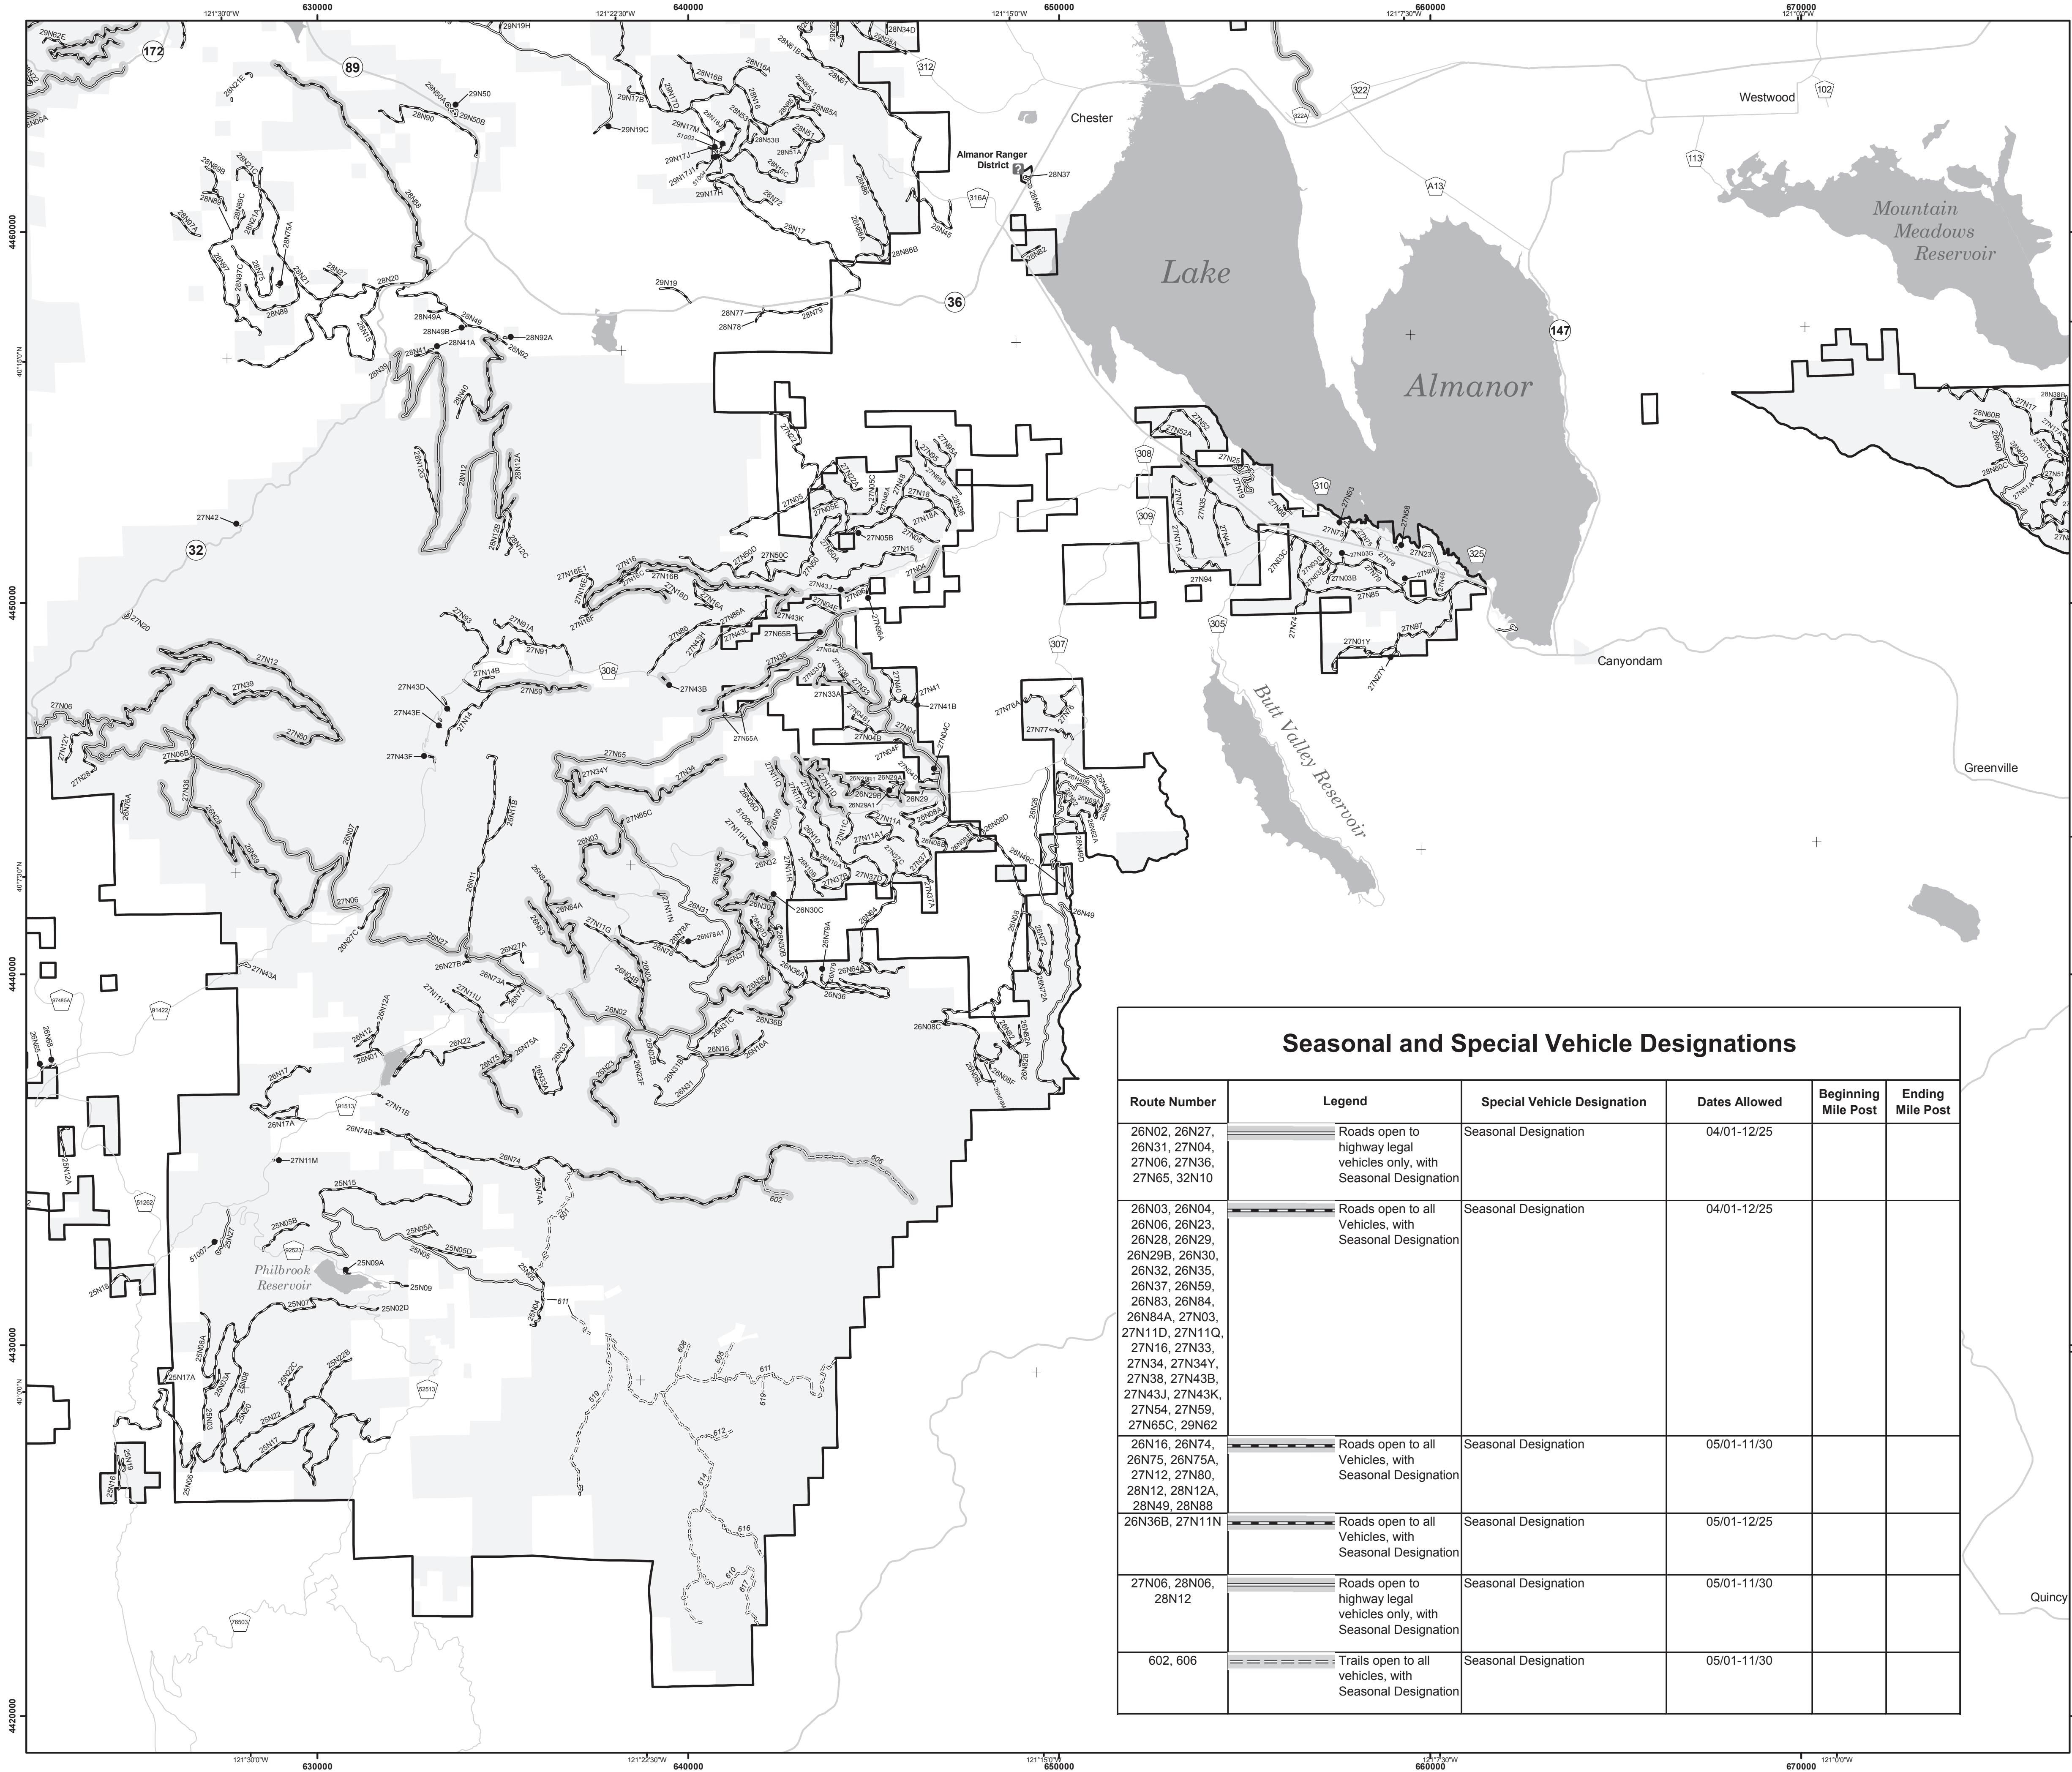

Seasonal and Special Vehicle Designations

Route Number	Legend	Special Vehicle Designation	Dates Allowed	Beginning Mile Post	Ending Mile Post
26N02, 26N27, 26N31, 27N04, 27N06, 27N36, 27N65, 32N10	Roads open to highway legal vehicles only, with Seasonal Designation	Seasonal Designation	04/01-12/25		
26N03, 26N04, 26N06, 26N23, 26N28, 26N29, 26N29B, 26N30, 26N32, 26N35, 26N37, 26N59, 26N83, 26N84, 26N84A, 27N03, 27N11D, 27N11Q, 27N16, 27N33, 27N34, 27N34Y, 27N38, 27N43B, 27N43J, 27N43K, 27N54, 27N59, 27N65C, 29N62	Roads open to all vehicles, with Seasonal Designation	Seasonal Designation	04/01-12/25		
26N16, 26N74, 26N75, 26N75A, 27N12, 27N80, 28N12, 28N12A, 28N49, 28N88	Roads open to all vehicles, with Seasonal Designation	Seasonal Designation	05/01-11/30		
26N36B, 27N11N	Roads open to all vehicles, with Seasonal Designation	Seasonal Designation	05/01-12/25		
27N06, 28N06, 28N12	Roads open to highway legal vehicles only, with Seasonal Designation	Seasonal Designation	05/01-11/30		
602, 606	Trails open to all vehicles, with Seasonal Designation	Seasonal Designation	05/01-11/30